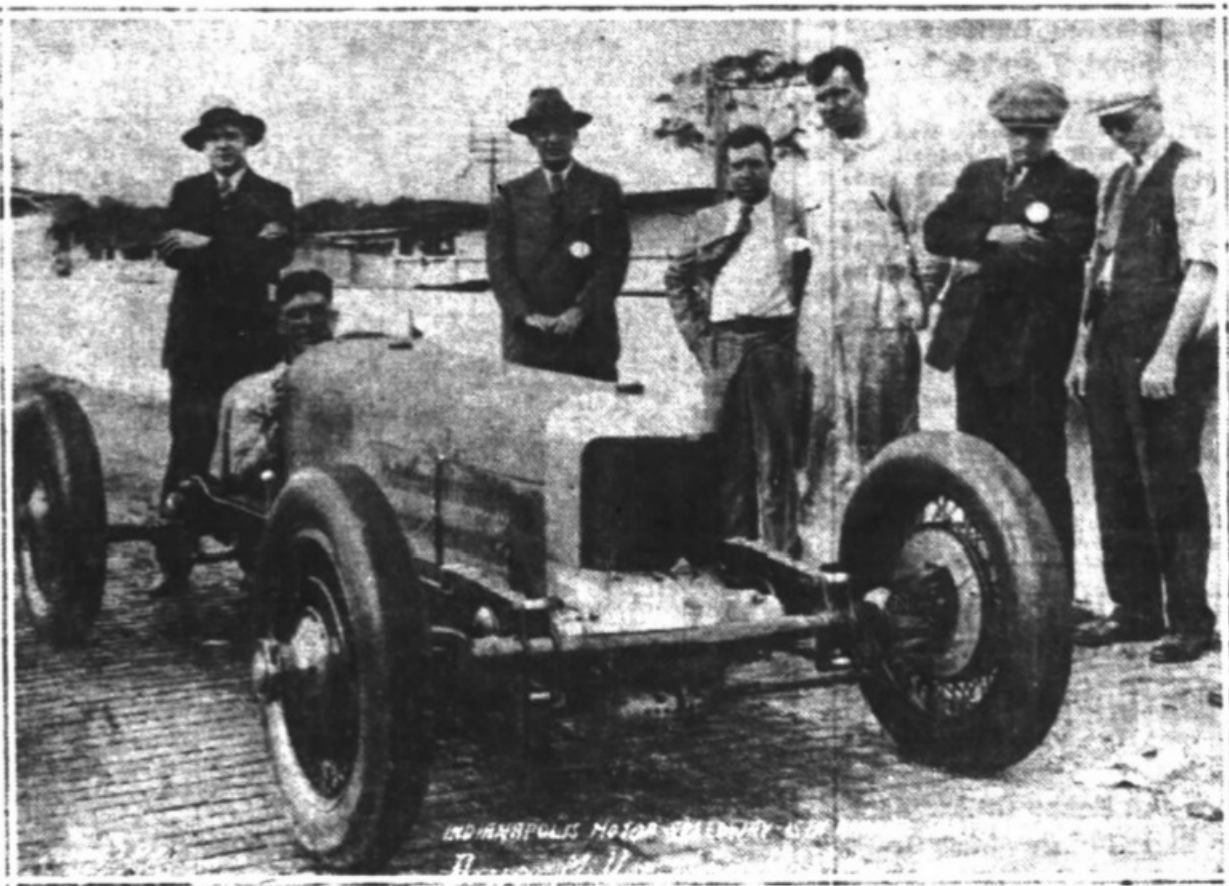

## JONES-WHITAKER SPECIAL TO BE IN RACE

The picture shows the Jones-Whitaker Special, front wheel drive, entered in the speedway race Monday. In the picture, left to right, are: O. M. Jones, president of the company; Bruce Miller, of Detroit, driver; G. O. Frierhood, Tom Mulligan, D. L. Reed and two "railbirds." President Jones is expecting great things of this year's entry.