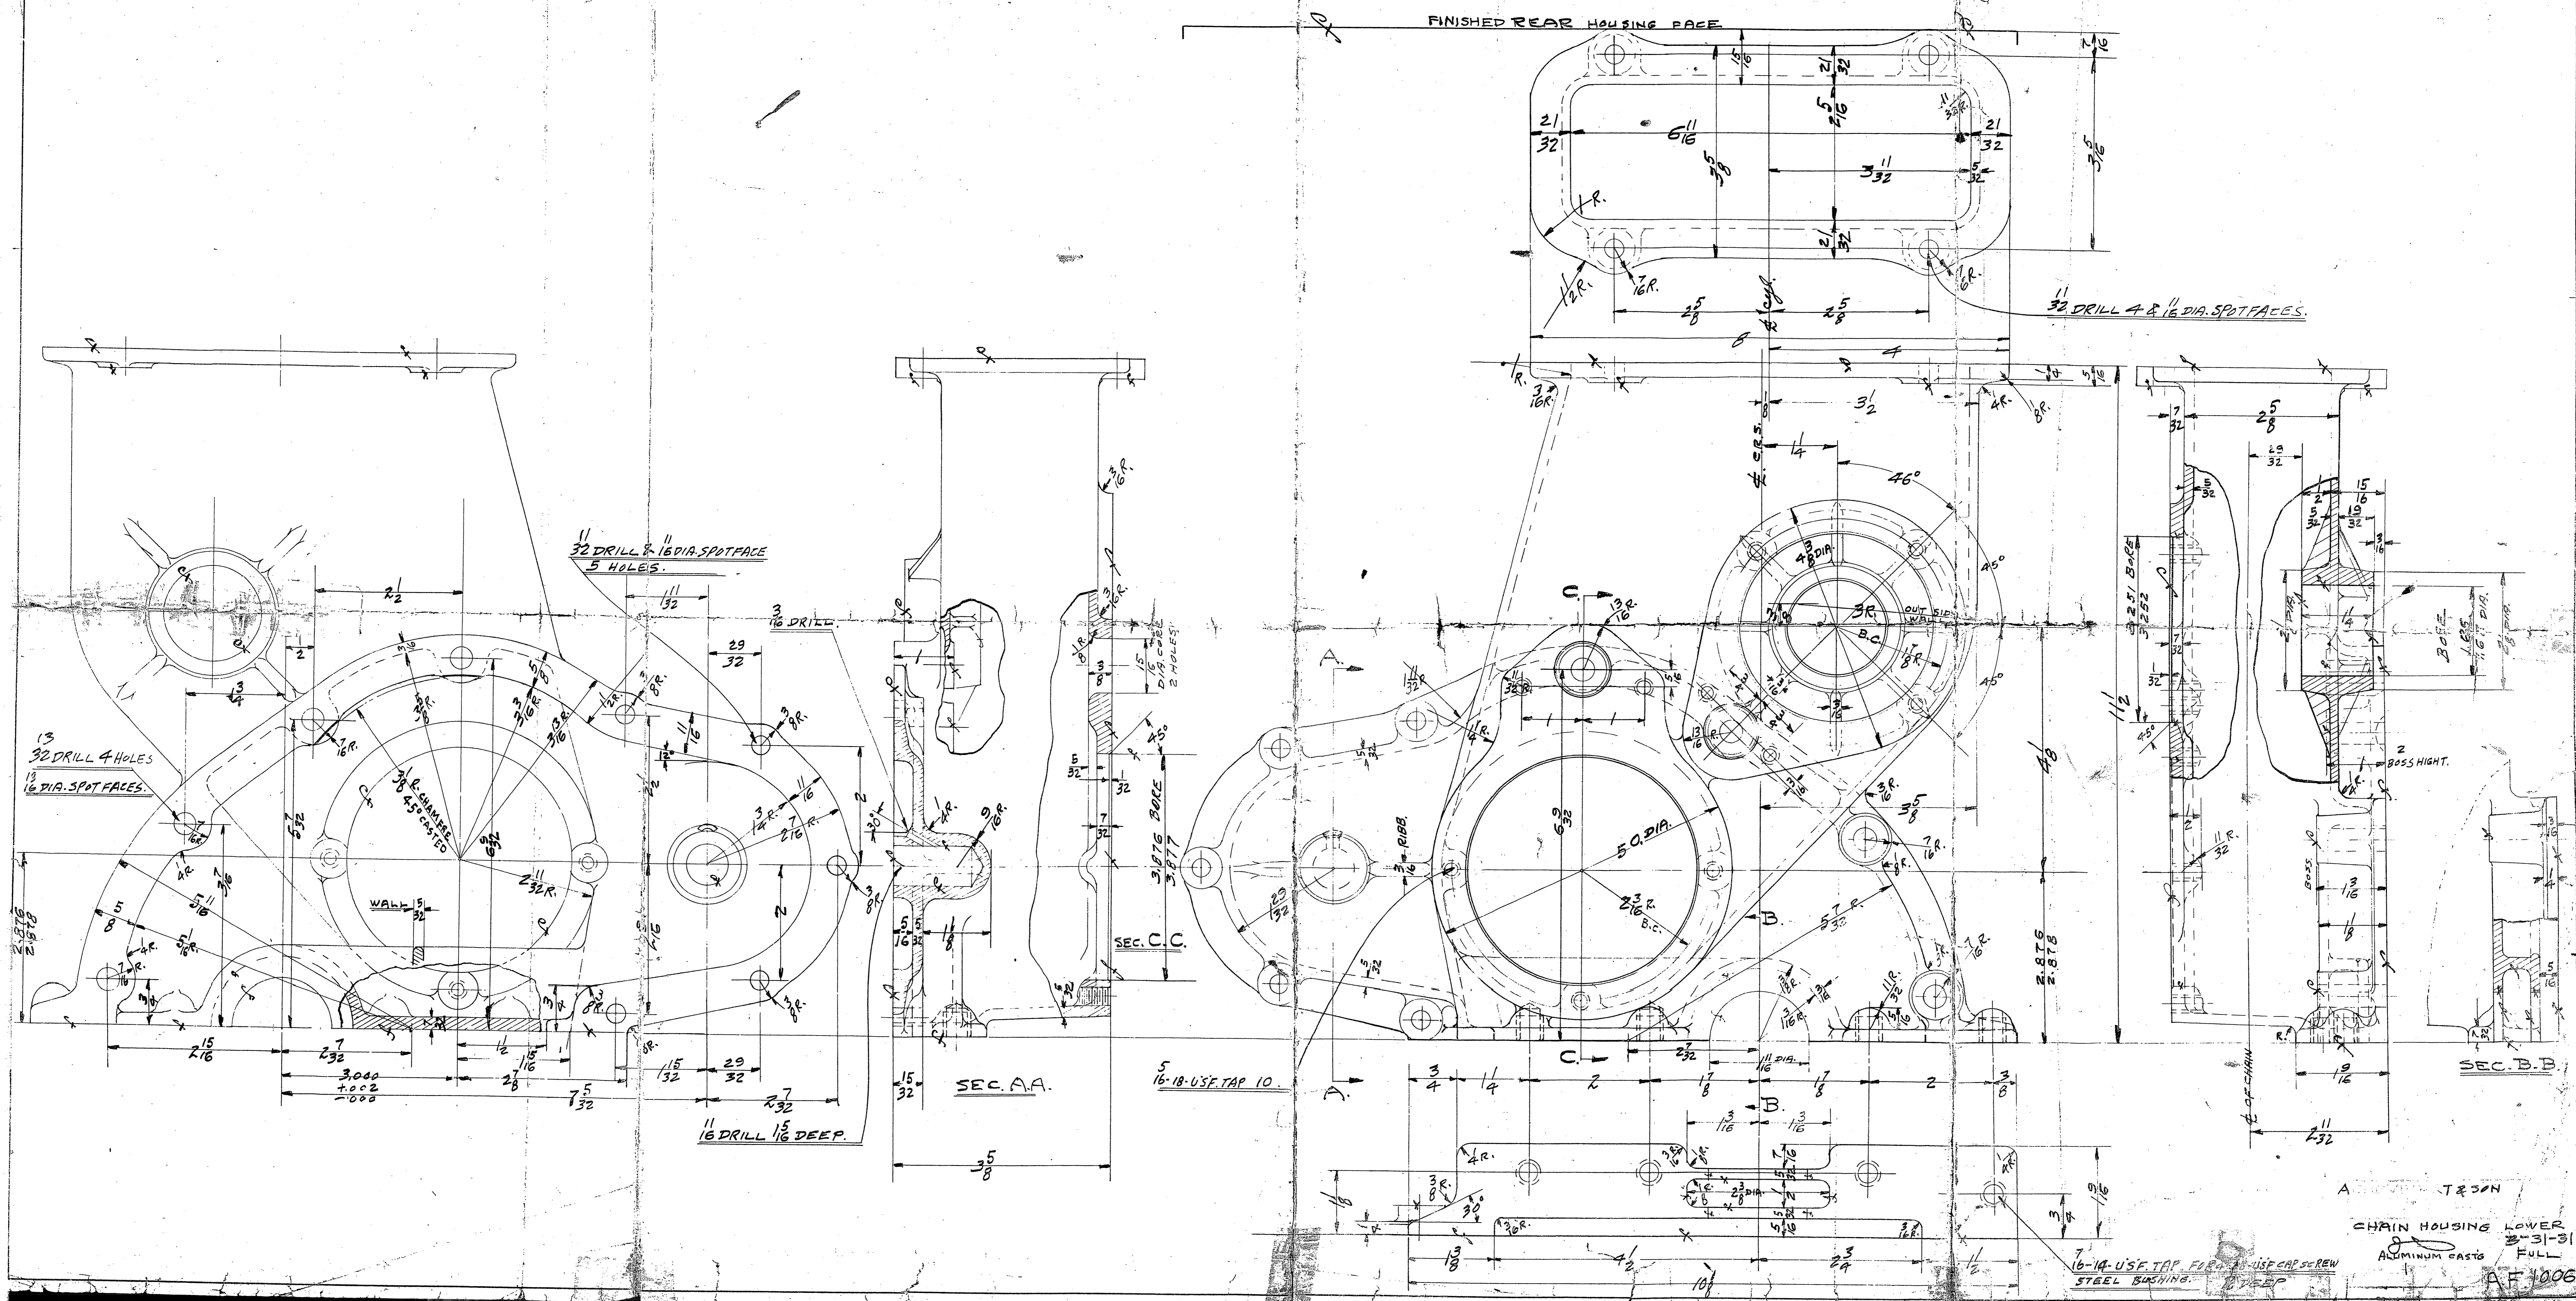

FINISHED REAR HOUSING FACE

A T & SON
CHAIN HOUSING LOWER
3-31-31
FULL
ALUMINUM CAST
AF 1006